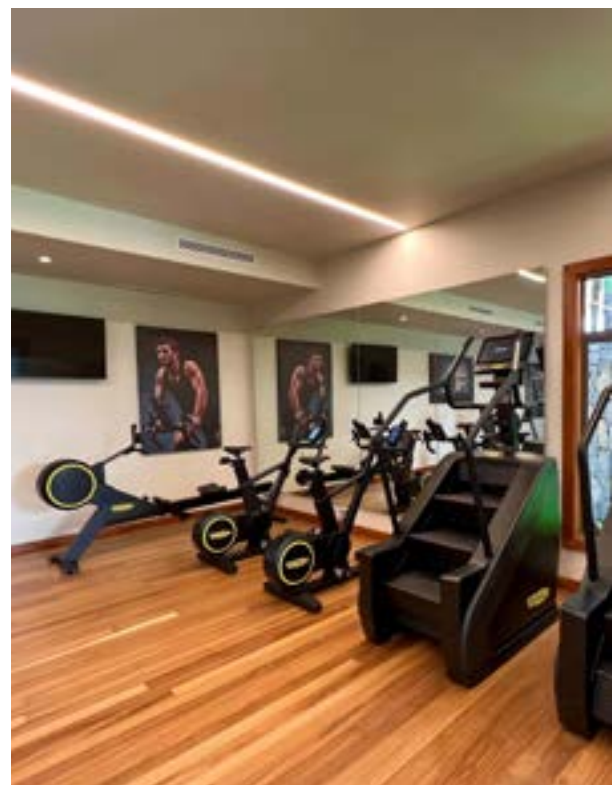

Royal Club - Fitness and Wellness

Become a member of the Royal Club

Royal Palm Spa and Wellness centre offers its members a tailor-made wellness experience that will help them to maximize their potential and achieve health and happiness through their wellbeing journey.

Your privileges

Access to an extensive wellness and fitness area of 2000m²,
from 06:00 a.m to 10:00 p.m

Facilities: Cardio, Multifunction and Strength studios,
squash court, hair salon, barbershop, nail salon...

Access to the wellness program classes

A fitness assessment with our coaches

A Swedish massage offered upon subscription

Fitness orientation sessions and private coaching

Tennis court rental 1h per day upon availability

Exclusive membership package

25% spa discount from 08:00 a.m to 03:00 p.m

15% discount on restaurants and bars

One-level suite upgrade for room booking

Invitation to Royal Palm events

Latest Technogym® equipment